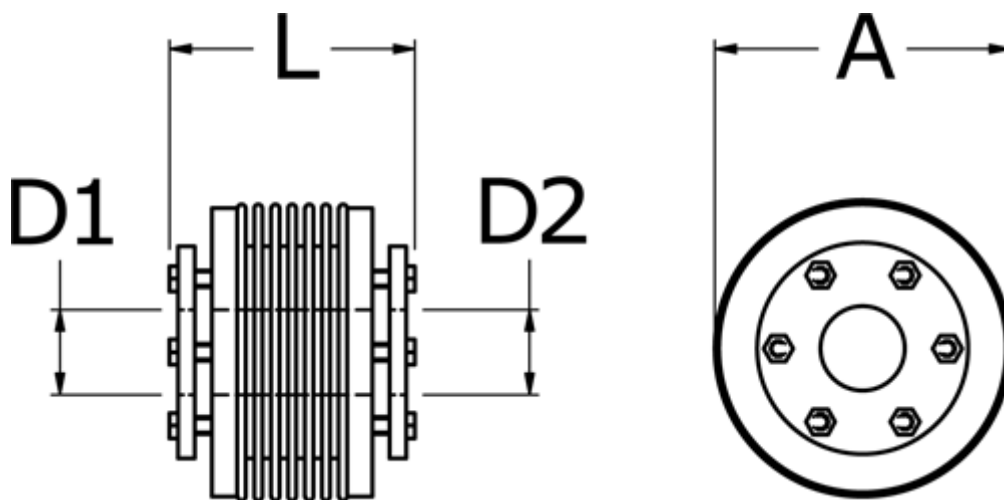

Data Sheet

Article number: 3330550002067070

Description: Bellow coupling type 5 size5000
Length 206 mm, bore 70/70 mm

Measures

A	= 208
D1	= 70
D2	= 70
L	= 206
Nom. torque NM (Tkn)	= 5000